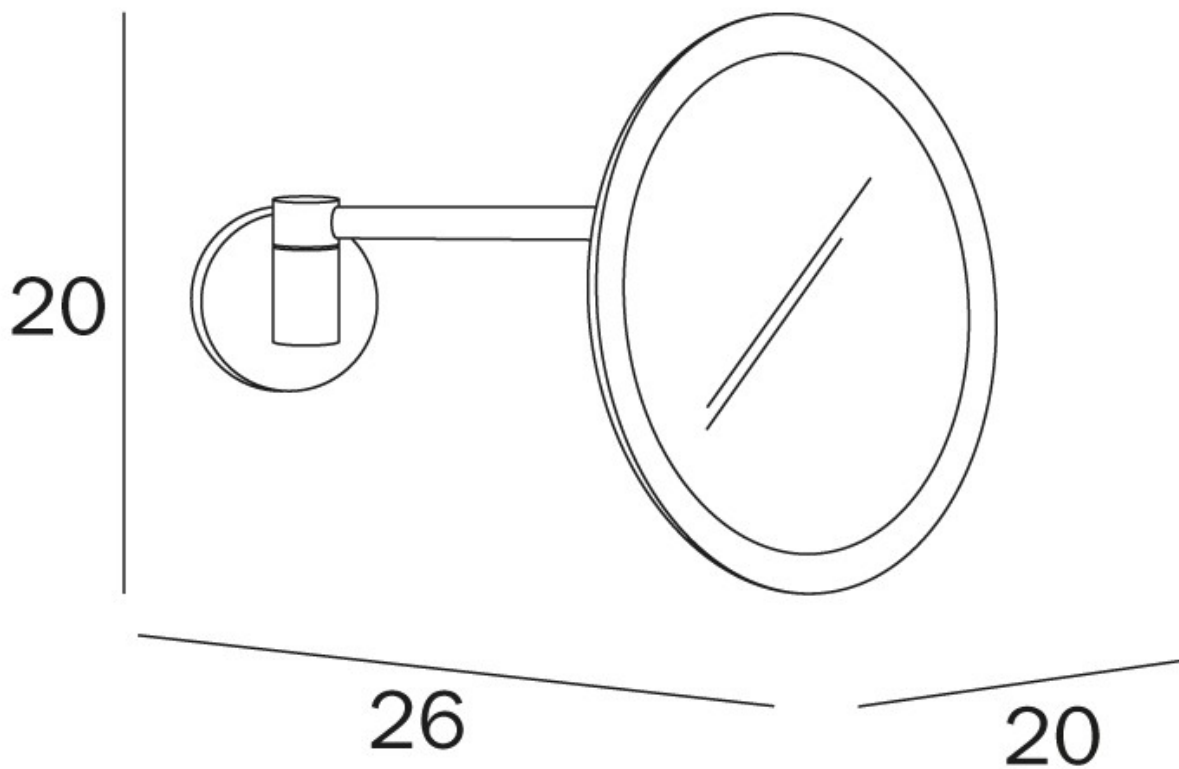

**HOTELLERIE
ROUND WALL MOUNTED
MAGNIFYING MIRROR
(Chrome - AV058E)**

Features:
3 x magnification

Proudly imported and distributed by
Gro Agencies Pty Ltd
Unit 2 / 37 Howe St, Osborne Park, WA, 6017
P 08 9446 3288 E info@groagencies.com.au W www.groagencies.com.au